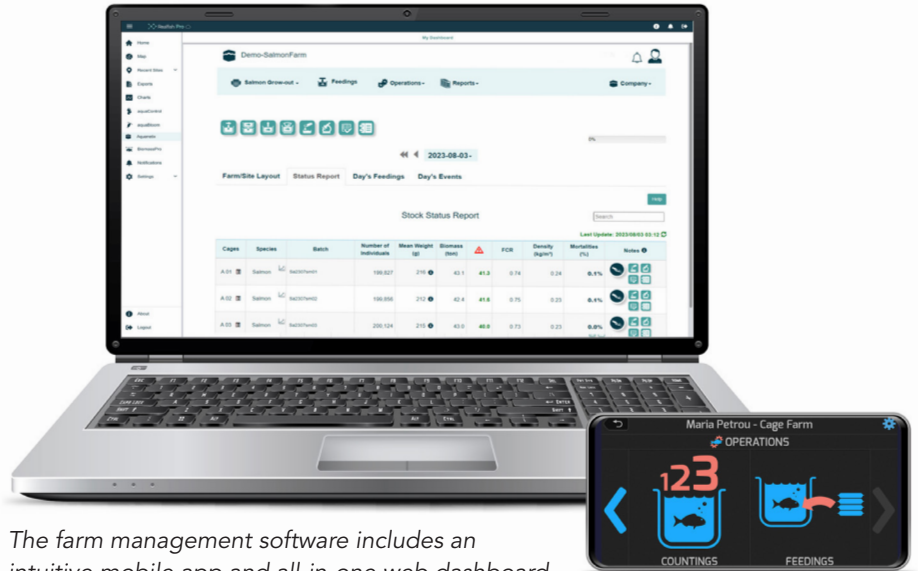

BENEFITS

Real-time data collection of feedings, mortalities, health status and environmental parameters, so you can monitor farm activities anytime, anywhere.

Efficient stock management, with a daily updated view of your stocks, so you can have full control over fish or shrimp inventory and make informed decisions about production and sales.

Production planning to define harvest and stocking plans and create precise budgets.

Full traceability from egg to harvest to maintain credibility, foster customer trust and meet regulatory requirements.

Better business intelligence through automated reporting, data visualization and forecasting features that enable users to streamline data analysis and timely forecasts.

FARM MANAGEMENT SOFTWARE

KEY FEATURES

- Intuitive mobile app
- Web dashboard showing the farm overview
- Algorithms for stock status, feeding, biomass and forecasting
- Livestock management
- Inventory management of feed, nets and chemicals
- Production planning
- Full traceability
- Task planner
- Health alerts
- Customized reporting
- Secure cloud access